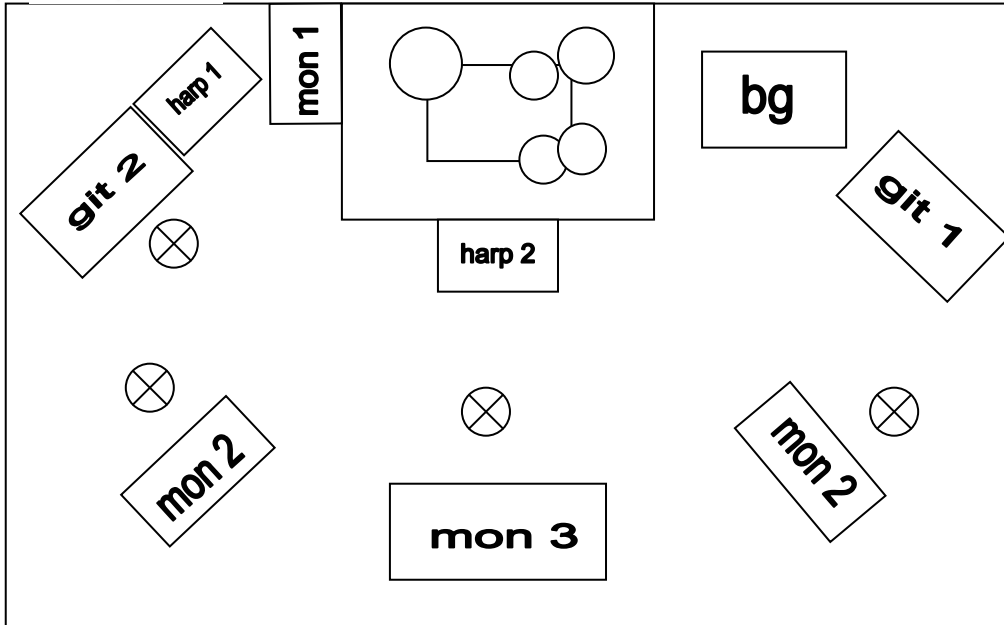

# Technical Rider

**Contact person:**  
**Olli Becker -drums**

Booking:  
 Bernd Damitz  
[kontakt@monokel-blues-band.de](mailto:kontakt@monokel-blues-band.de)

03362 700 171

Ch	Source
1	BD
2	SN 1
3	SN 2
4	HiHat
5	Racktom`s
6	Racktom`s
7	Floortom
8	OH
9	OH
10	Bass/ D.I.
11	Guitar 1
12	Guitar 2
13	Harp 1
14	Harp 2
15	Vocals 1
16	Vocals 2
17	Vocals 3

## Backline:

1x Drums  
 ( 6x Drumcases, 1x Cymbalcase, 1x Hardwarecase )

1x Bassamp, 2x Boxen

2x Guitamp

2x Harpamp ( kleine! )  
 Micro Harp

**Monitoring: three ways**